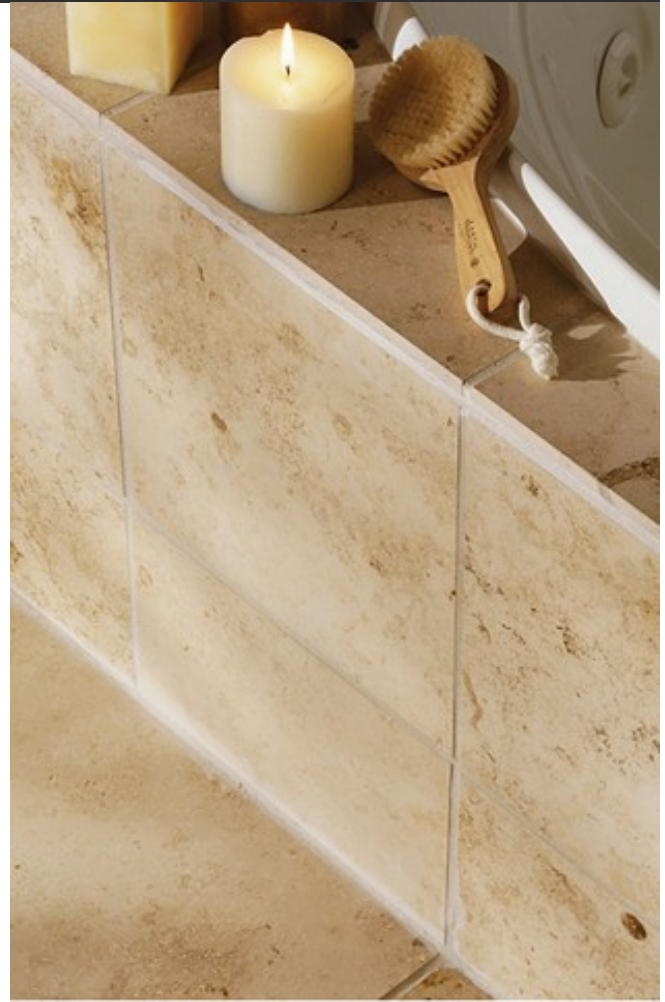

**V2**

Medium

**V3**

High

**V4**

Substantial

MSDS Sheet available for download at [www.emser.com](http://www.emser.com)

Champagne Light