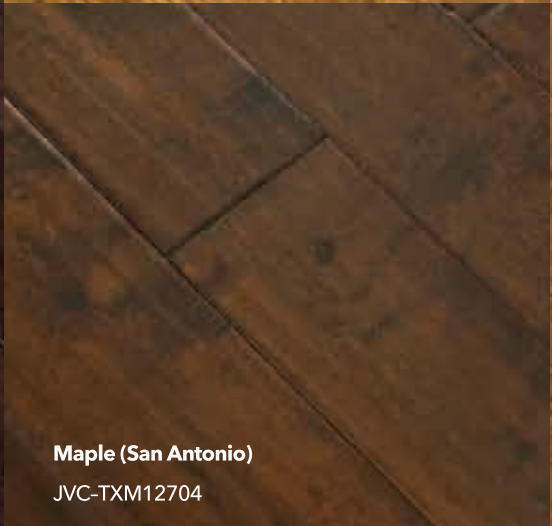

This is the original rugged Texas style. We bring you the true richness of multi-stained warm tones by hand staining and buffing several coats of stains for depth and clarity. Our three oak and two maple sawn face veneers will enhance any area of your home with a rustic style to last a lifetime.

**Oak (Austin)**  
JVC-TXO12701

**Oak (Dallas)**  
JVC-TXO12702

**Oak (Houston)**  
JVC-TXO12703

**Maple (San Antonio)**  
JVC-TXM12704

**Maple (Fort Worth)**  
JVC-TXM12705