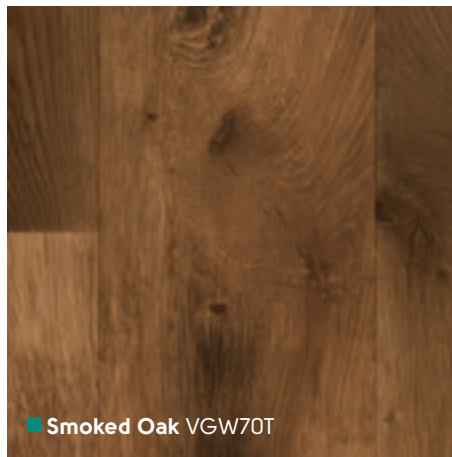

# Van Gogh Mid Wood

1219mm x 178mm (48" x 7") Please see page 8 for size comparison guide

Find your nearest retailer at [www.karndean.com](http://www.karndean.com) or call 888-266-4343

Dark woods can give  
a sophisticated feel

VGW89T ▽

■ Bracken VG1-7

■ Smoked Oak VGW70T

■ Aged Kauri VGW51T

■ Sequoia Redwood VGW90T

■ Christchurch Oak VGW54T

■ Ebony VGW89T