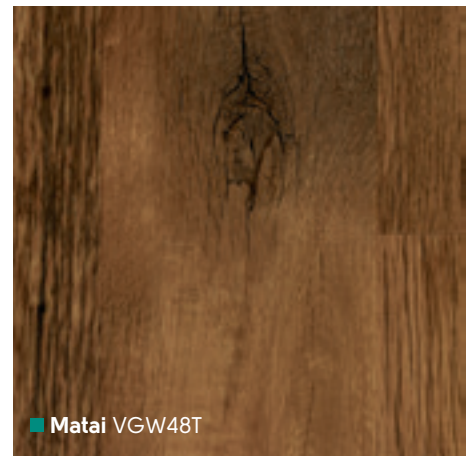

# Van Gogh Mid Wood

1219mm x 178mm (48" x 7") Please see page 8 for size comparison guide

Find your nearest retailer at [www.karndean.com](http://www.karndean.com) or call 888-266-4343

Fun and funky, liven things up with a palette of bright pastels

VGW86T ▽

VGW86T ▽

■ Antique Karri VGW39T

■ Classic Oak VGW86T

■ Burnt Ginger VG5-7

■ Copper Gum VGW33T

■ Merbau VGW41T

■ Matai VGW48T

# Van Gogh Mid Wood

1219mm x 178mm (48" x 7") Please see page 8 for size comparison guide

Find your nearest retailer at [www.karndean.com](http://www.karndean.com) or call 888-266-4343

Dark woods can give  
a sophisticated feel