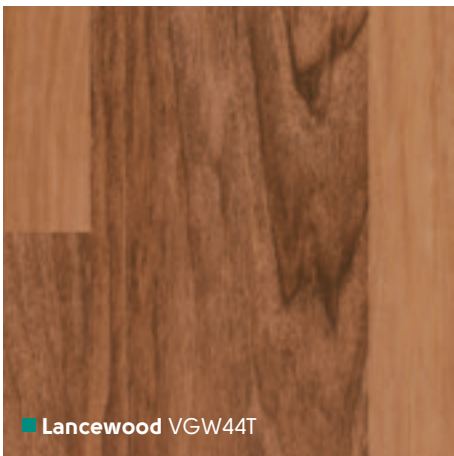

■ Reclaimed Maple VGW71T

■ Jatoba VGW42T

■ Lancewood VGW44T