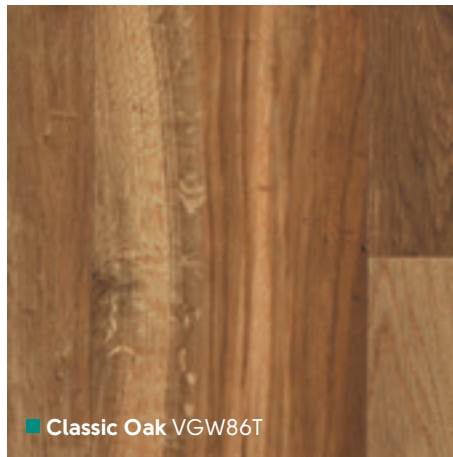

Fun and funky, liven things up with a palette of bright pastels