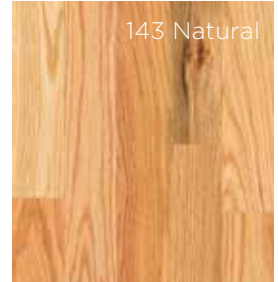

Color shown is 150 Wheatfield

143 Natural

150 Wheatfield

461 Flintlock

541 Carbon

609 Gunstock

958 Coffee Bean

## Features

Here's the rich, loved look of solid oak in an updated color palette. In this collection, 3 tried-and-true classic colors are offered together with 3 contemporary colors in trend-perfect charcoals and greys. The simplicity of the smooth surface has an inviting look that works with the range of colors to make an appealing, versatile product.

3/4" thickness, 4" wide

## Specifications

<b>Style</b>	<b>SW524</b>
Thickness	3/4" (19mm)
Width	4"
Species	Oak
Texture	Smooth
Gloss Level	50%
Janka Hardness Rating	1210/1290
Edge Description	Microbeveled
End Description	Microbeveled
Sq. Ft. per Carton	26.66
Sq. Ft. per Pallet	639.84
<i>Cartons may contain random length planks</i>	