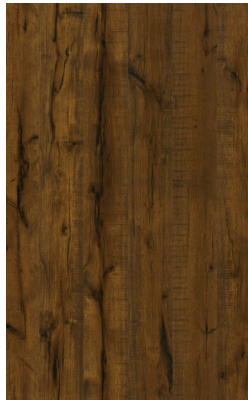

Laminates™

shawfloors.com

Shaw Industries, Inc.
PO Drawer 2128, Mail Drop 02601
Dalton, GA 30722-2128
1-800-441-7429

Timberline

Features

The Anderson-inspired Textured Expressions collection is a striking pair of “hand-scraped” laminates—**Timberline** and **Zocalo**—that draw their inspiration from Anderson’s gorgeous hand-hewn hardwoods.

Timberline

Unique texture—light, overall hand-scraping looks natural and upscale.

- **An Anderson visual:** A beautiful, casual hickory collection—rustic styles with cross-sawn marks, worm holes, and swirling heartwood.
- **Realistic feel:** 12mm thickness creates a floor that “walks” more like hardwood.
- **5-Year Limited Light Commercial Warranty**

Colors

255 Sawmill Hickory