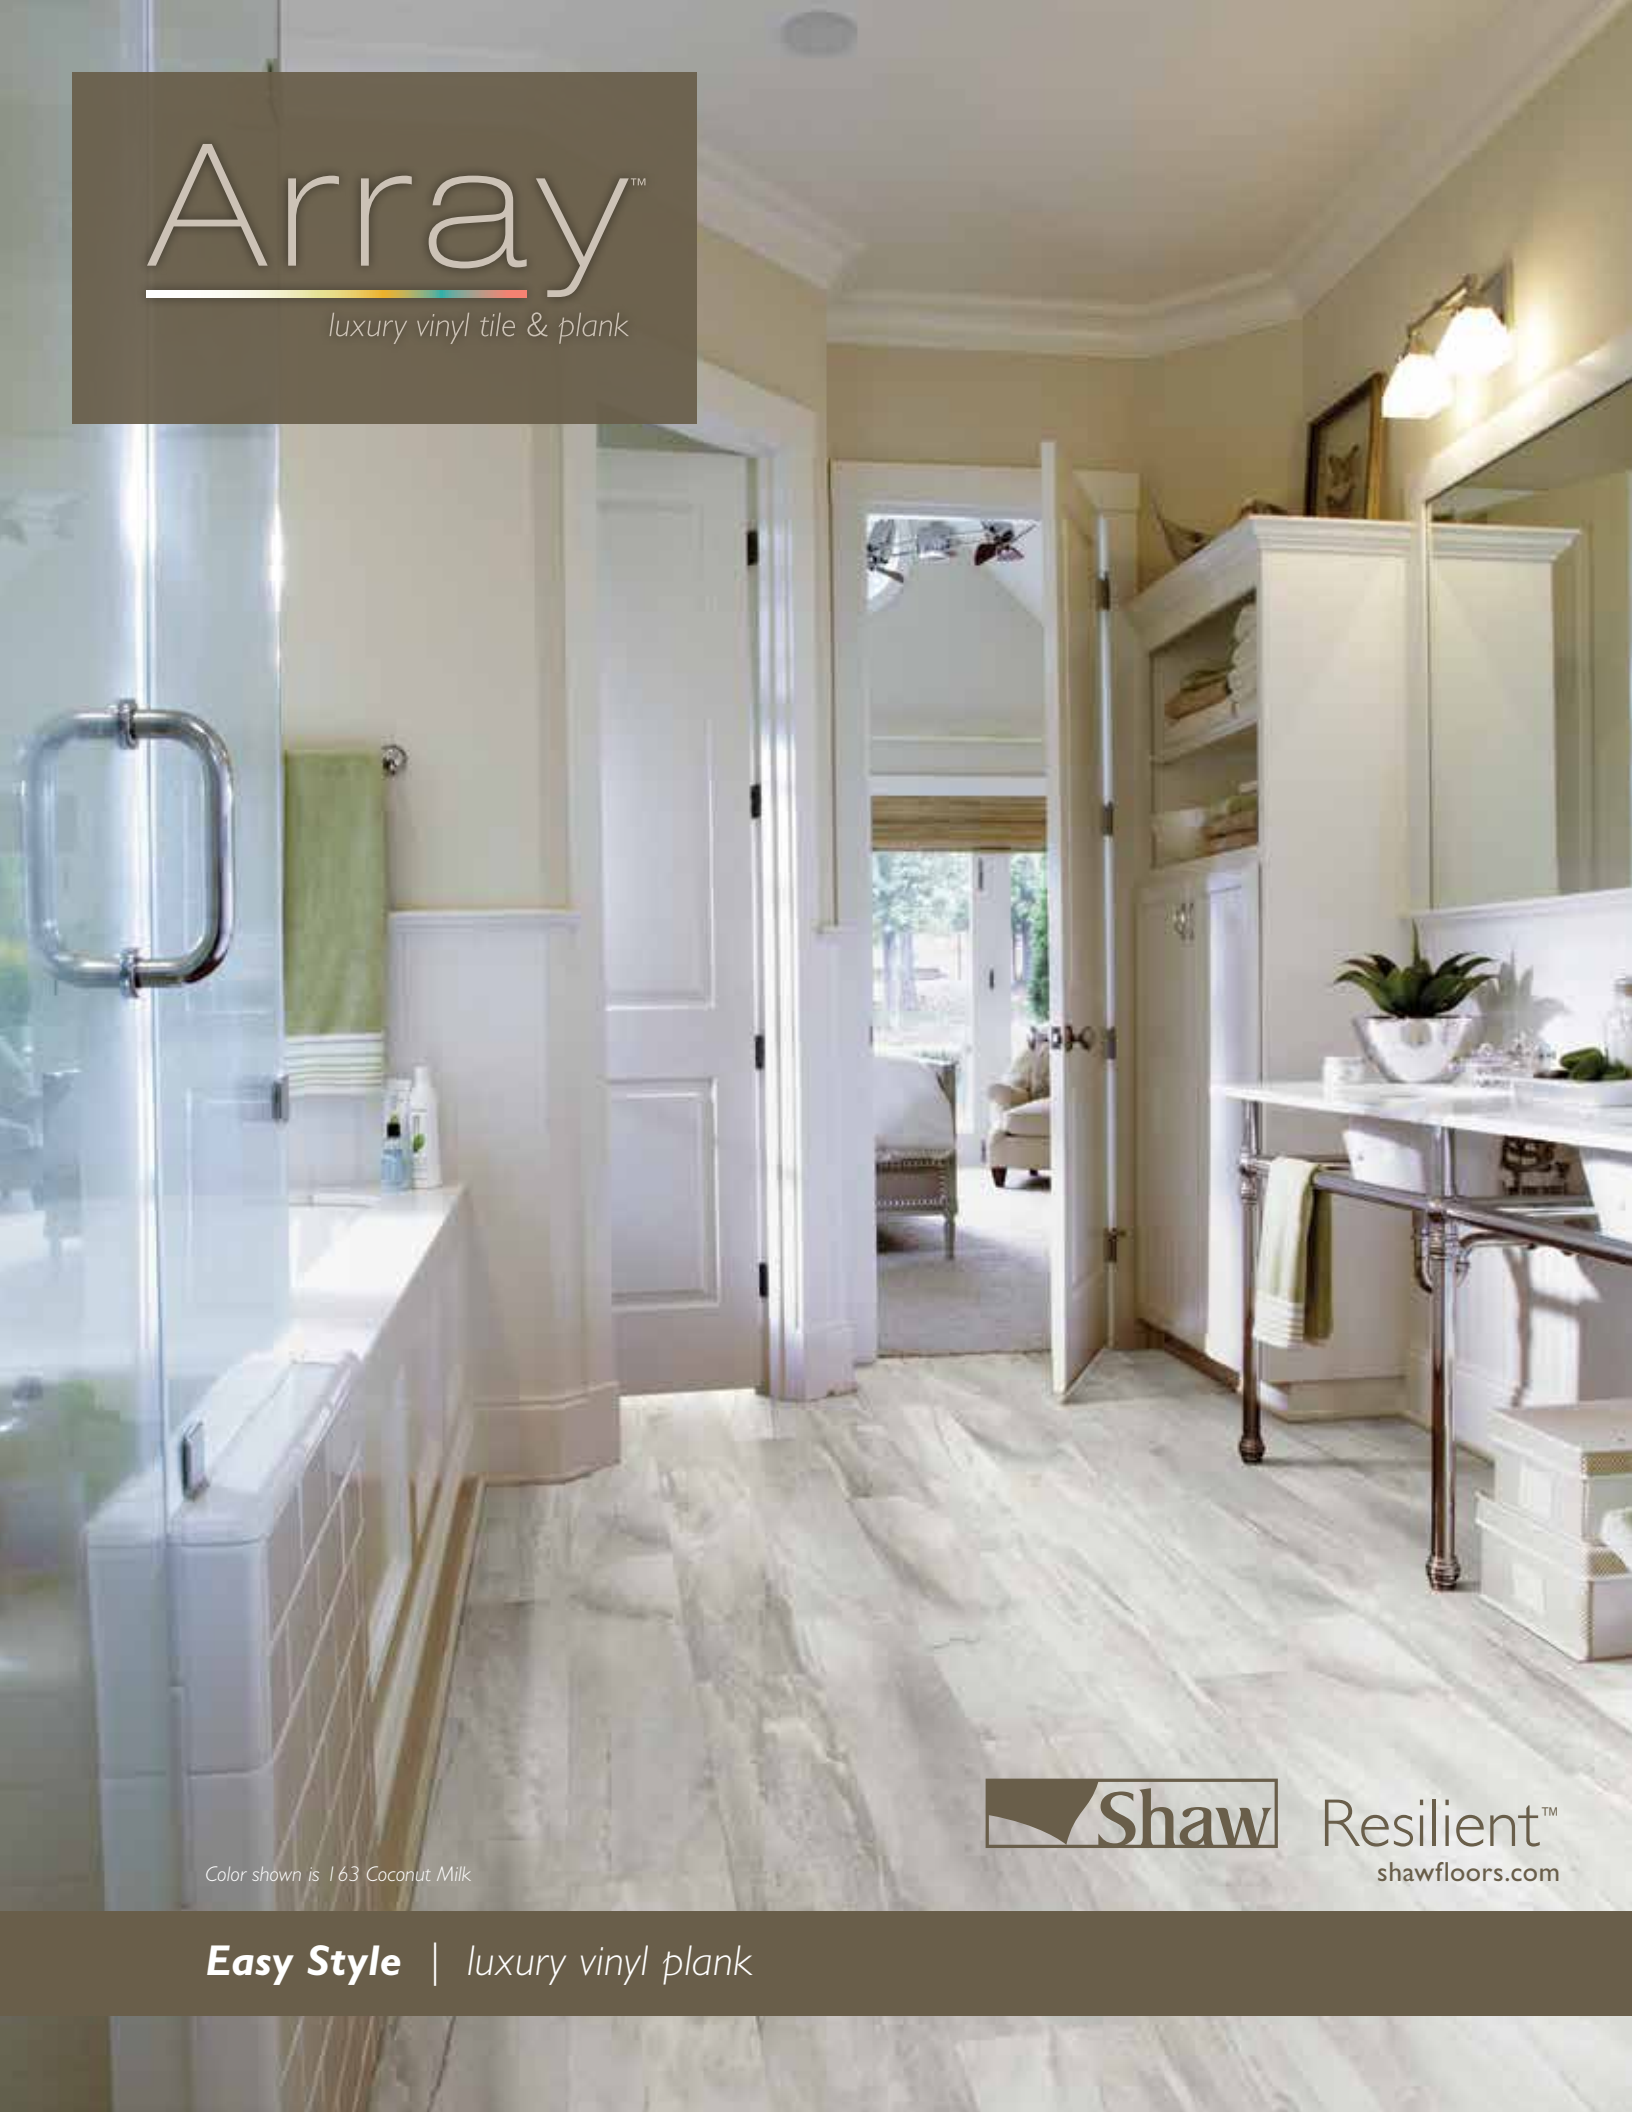

Array™

luxury vinyl tile & plank

Color shown is 163 Coconut Milk

Resilient™
shawfloors.com

Easy Style | luxury vinyl plank