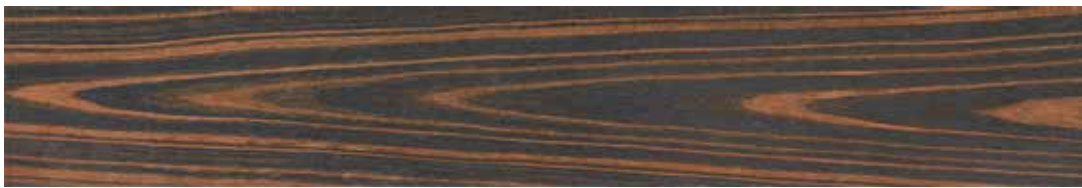

Exotic is produced using HD Ink Jet Technology. With this advancement in technology, every porcelain piece will have a natural look. Exotic is resistant to pedestrian traffic in residential premises and it's suitable for both wall and floor applications.

**Eleganza Tiles, Inc.**

Anaheim | Dallas | Chicago | New Jersey

Milk Wood 6x36

Zebra Wood 6x36

Iron Wood 6x36

Series Name: Exotic

Look: Wood

COF Wet: <0.60

Classification: Wood

Application: Wall | Floor

COF Dry: >0.60

Type: Glazed

Surfaces Available: Semi-polished

PEI: 4

Ceramic / Porcelain: Porcelain

Country of Origin: China