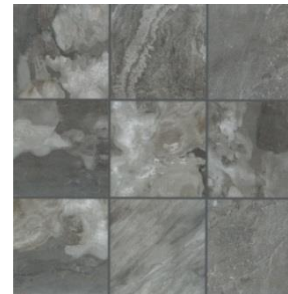

Vintage Cleft

Vaggio is a contemporary interpretation of a traditional natural slate. A mixture of slate, quartzite and sandstone graphics have been blended to achieve this stunning look

- Medium price point
- Certified Porcelain
- Reveal Imaging™
- Pressed edge
- Natural Cleft Finish
- Graniglia provides texture to the surface that allows the installations in uncovered exterior applications
- Pre-Consumer Recycled Material
- Modular sizes for patterns-
6.5x6.5, 13x13, 13x20, 20x20
3x13 Bullnose
- Mosaic (Ceramic) - 2x4 Mosaic
- 4 colors - Carlsbad Beige,
Fantasy Ember, Linville Grey and Fortrock Multicolor
- Made in Muskogee, USA

Vintage Cleft Glazed Porcelain T826

Volturno – Bellisto – Valley Fortress - Vonello

VS15 – Carlsbad Beige

VS16 – Fantasy Ember

VS17 – Linville Grey

VS18 – Fortrock Multicolor

VS18 – Fortrock Multicolor