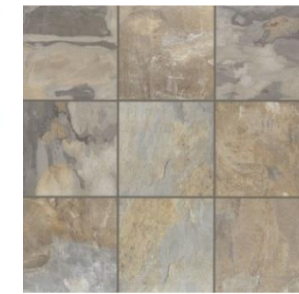

Vintage Cleft

Vaggio is a contemporary interpretation of a traditional natural slate. A mixture of slate, quartzite and sandstone graphics have been blended to achieve this stunning look

- Medium price point
- Certified Porcelain
- Reveal Imaging™
- Pressed edge
- Natural Cleft Finish
- Graniglia provides texture to the surface that allows the installations in uncovered exterior applications
- Pre-Consumer Recycled Material
- Modular sizes for patterns-
6.5x6.5, 13x13, 13x20, 20x20
3x13 Bullnose
- Mosaic (Ceramic) - 2x4 Mosaic
- 4 colors - Carlsbad Beige,
Fantasy Ember, Linville Grey and Fortrock Multicolor
- Made in Muskogee, USA

Vintage Cleft Glazed Porcelain T826

Volturno – Bellisto – Valley Fortress - Vonello

VS15 – Carlsbad Beige

VS16 – Fantasy Ember

VS17 – Linville Grey

VS18 – Fortrock Multicolor

VS18 – Fortrock Multicolor