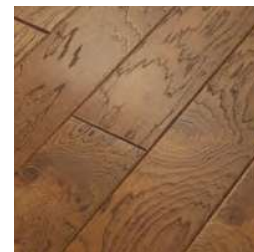

Luster-Lock  
ULTRA

8 | [andersonfloors.com](http://andersonfloors.com)

Color shown is Golden Ore

BENTLEY PLANK

Golden Ore, AA773-37212

Ringing Anvil, AA773-37522

Hammer Glow, AA773-37372

Nickel, AA773-15003

Copper, AA773-12000

Pewter, AA773-15010

5" Width | Hickory  
3/8" Engineered | Wirebrushed  
30-Year Finish Warranty | Made in America