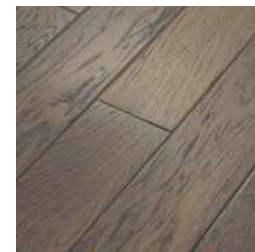

Luster-Lock  
ULTRA

8 | [andersonfloors.com](http://andersonfloors.com)

Color shown is Golden Ore

BENTLEY PLANK

Golden Ore, AA773-37212

Ringing Anvil, AA773-37522

Hammer Glow, AA773-37372

Nickel, AA773-15003

Copper, AA773-12000

Pewter, AA773-15010

5" Width | Hickory  
3/8" Engineered | Wirebrushed  
30-Year Finish Warranty | Made in America