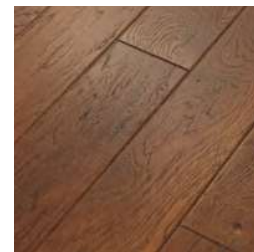

Luster-Lock  
ULTRA

8 | [andersonfloors.com](http://andersonfloors.com)

Color shown is Golden Ore

BENTLEY PLANK

Golden Ore, AA773-37212

Ringing Anvil, AA773-37522

Hammer Glow, AA773-37372

Nickel, AA773-15003

Copper, AA773-12000

Pewter, AA773-15010

5" Width | Hickory  
3/8" Engineered | Wirebrushed  
30-Year Finish Warranty | Made in America