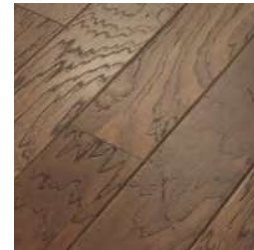

Luster-Lock  
ULTRA

8 | [andersonfloors.com](http://andersonfloors.com)

Color shown is Golden Ore

BENTLEY PLANK

Golden Ore, AA773-37212

Ringing Anvil, AA773-37522

Hammer Glow, AA773-37372

Nickel, AA773-15003

Copper, AA773-12000

Pewter, AA773-15010

5" Width | Hickory  
3/8" Engineered | Wirebrushed  
30-Year Finish Warranty | Made in America