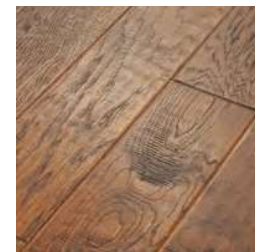

  
**PALO DURO 5"**

Ringing Anvil, AA784-37522

Hammer Glow, AA784-37372

Golden Ore, AA784-37212

Pewter, AA784-15010

Nickel, AA784-15003

Copper, AA784-12000

  
**Luster-Lock**  
ULTRA

38 |  andersonfloors.com

Color shown is Ringing Anvil

  
**ANDERSON**  
HARDWOOD FLOORS

5" Width | Hickory  
3/8" Engineered | Hand Scraped  
30-Year Finish Warranty | Made in America

Luster-Lock  
ULTRA

40 | andersonfloors.com

Color shown is Golden Ore

  
**PALO DURO**  
MIXED WIDTH

Ringing Anvil, AA777-37522

Hammer Glow, AA777-37372

Golden Ore, AA777-37212

Pewter, AA777-15010

Nickel, AA777-15003

Copper, AA777-12000