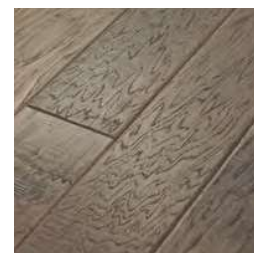

  
**PALO DURO 5"**

Ringing Anvil, AA784-37522

Hammer Glow, AA784-37372

Golden Ore, AA784-37212

Pewter, AA784-15010

Nickel, AA784-15003

Copper, AA784-12000

  
**Luster-Lock**  
ULTRA

38 |  andersonfloors.com

Color shown is Ringing Anvil

  
**ANDERSON**  
HARDWOOD FLOORS

5" Width | Hickory  
3/8" Engineered | Hand Scraped  
30-Year Finish Warranty | Made in America

Luster-Lock  
ULTRA

40 | andersonfloors.com

Color shown is Golden Ore

  
**PALO DURO**  
MIXED WIDTH

Ringing Anvil, AA777-37522

Hammer Glow, AA777-37372

Golden Ore, AA777-37212

Pewter, AA777-15010

Nickel, AA777-15003

Copper, AA777-12000