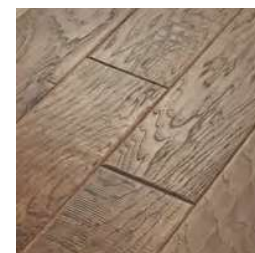

  
**PALO DURO 5"**

Ringing Anvil, AA784-37522

Hammer Glow, AA784-37372

Golden Ore, AA784-37212

Pewter, AA784-15010

Nickel, AA784-15003

Copper, AA784-12000

  
**Luster-Lock**  
ULTRA

38 |  andersonfloors.com

Color shown is Ringing Anvil

  
**ANDERSON**  
HARDWOOD FLOORS

5" Width | Hickory  
3/8" Engineered | Hand Scraped  
30-Year Finish Warranty | Made in America

Luster-Lock  
ULTRA

40 | andersonfloors.com

Color shown is Golden Ore

  
**PALO DURO**  
MIXED WIDTH

Ringing Anvil, AA777-37522

Hammer Glow, AA777-37372

Golden Ore, AA777-37212

Pewter, AA777-15010

Nickel, AA777-15003

Copper, AA777-12000