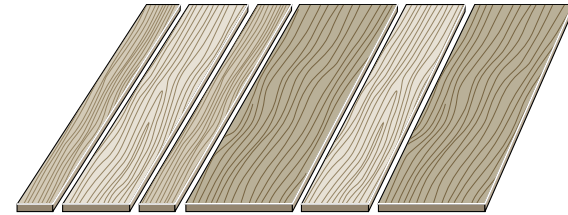

Create a stunning visual all your own with TimberCuts™ hardwood's varied width planks – in 2-1/4", 3-1/4", and 5" widths. They are perfectly packaged to your choice of two unique installation options. Follow the **Classic Repeat** or **Mixed Repeat patterns**, throughout the entire installation, to make the best use of the product as packaged.

PATTERN OPTIONS

CLASSIC REPEAT

Follow the pattern by installing the planks left to right – small, medium, large – repeating throughout the entire installation.

2-1/4", 3-1/4", 5", 2-1/4", 3-1/4", 5"

MIXED REPEAT

Follow the pattern by installing the planks left to right – small, medium, small, large, medium, large – repeating throughout the entire installation.

2-1/4", 3-1/4", 2-1/4", 5", 3-1/4", 5"

For a truly custom installation, use your imagination to **design your own repeating pattern**. Any number of patterns can be successfully installed, as long as you continue the pattern throughout the installation.