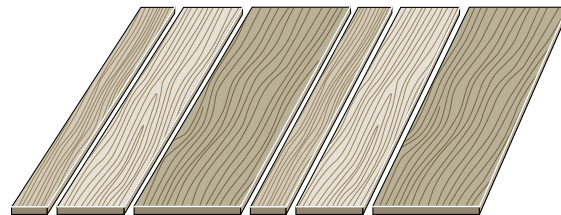

Make your floor uniquely yours.

Multi-width planks, in your choice of hickory, oak and maple species, present a uniquely storied visual that's at home in any style décor, from modern loft to cozy cottage.

Create a stunning visual all your own with TimberCuts™ hardwood's varied width planks – in 2-1/4", 3-1/4", and 5" widths. They are perfectly packaged to your choice of two unique installation options. Follow the **Classic Repeat** or **Mixed Repeat patterns**, throughout the entire installation, to make the best use of the product as packaged.

PATTERN OPTIONS

CLASSIC REPEAT

Follow the pattern by installing the planks left to right – small, medium, large – repeating throughout the entire installation.

2-1/4", 3-1/4", 5", 2-1/4", 3-1/4", 5"

MIXED REPEAT

Follow the pattern by installing the planks left to right – small, medium, small, large, medium, large – repeating throughout the entire installation.