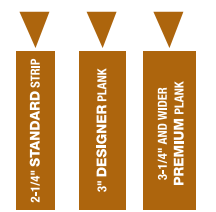

Butter Rum
2-1/4" - CB259
3-1/4" - CB1259

Butterscotch
2-1/4" - CB216
3-1/4" - CB1216

Gunstock
2-1/4" - CB211
3-1/4" - CB1211

Fawn
2-1/4" - CB234
3-1/4" - CB1234

Saddle
2-1/4" - CB217
3-1/4" - CB1217

Cherry
2-1/4" - CB218
3-1/4" - CB1218

OAK

Distinctive grain detail and sturdy character

Oak Hardness Scale
Oak Standard

Oak Color Variation Scale

Wood Species Scale

Available Board Widths

bruce.com