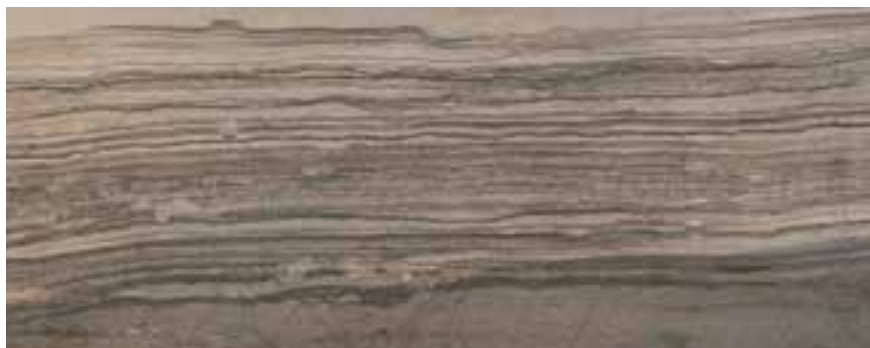

Signal

All Colors Available in Sizes 19"x 39", 11"x23", 6"x23"