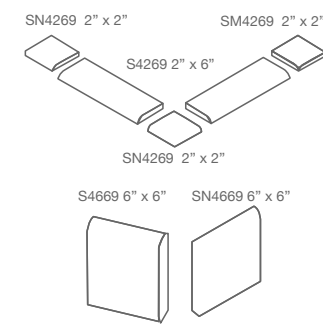

Matte Bone Weaves*

Brite Tender Tan Weaves*

Matte Sweetwood Weaves*

*Available in 6" x 6" weaves only

Coordinating Wall Tile Collection Trim (Available in all colors)

surface trim

radius trim

cove base trim