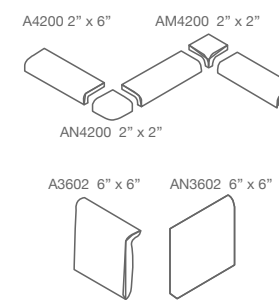

Matte Bone Weaves*

Brite Tender Tan Weaves*

Matte Sweetwood Weaves*

*Available in 6" x 6" weaves only

Coordinating Wall Tile Collection Trim (Available in all colors)

surface trim

radius trim

cove base trim