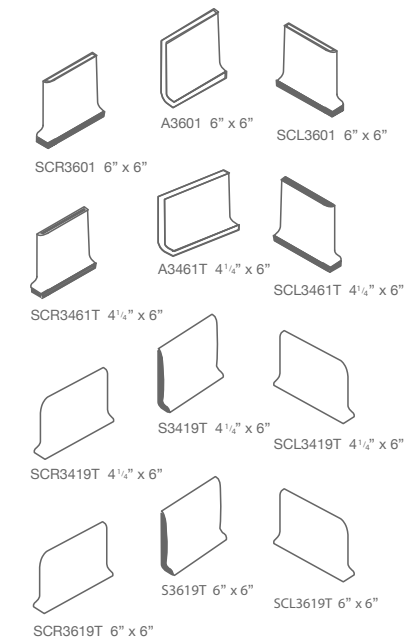

Matte Bone Weaves*

Brite Tender Tan Weaves*

Matte Sweetwood Weaves*

*Available in 6" x 6" weaves only

Coordinating Wall Tile Collection Trim (Available in all colors)

surface trim

radius trim

cove base trim