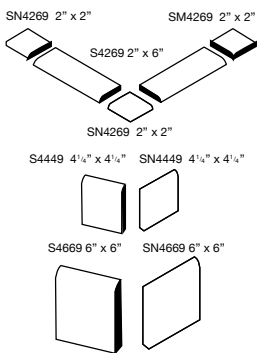

Coordinating Wall Tile Collection Trim

surface trim