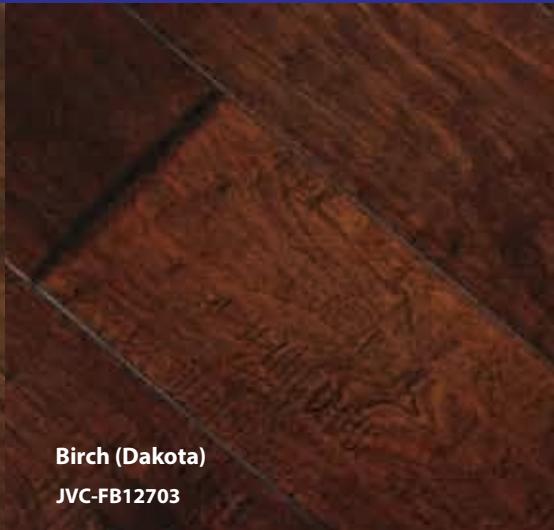

Birch (Bison)
JVC-FB12704

Birch (Dakota)
JVC-FB12703