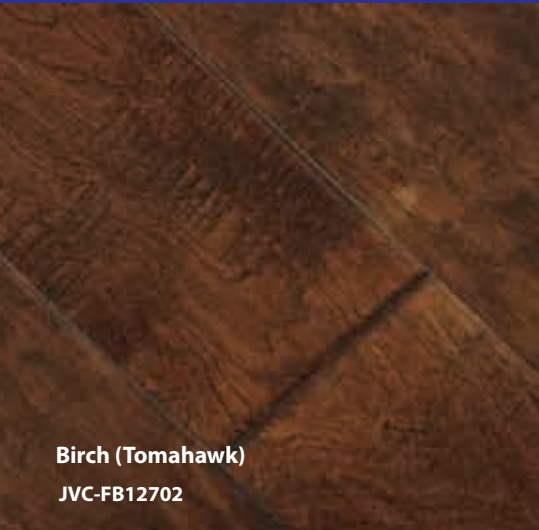

Birch (Dakota)
JVC-FB12703

Birch (Tomahawk)
JVC-FB12702