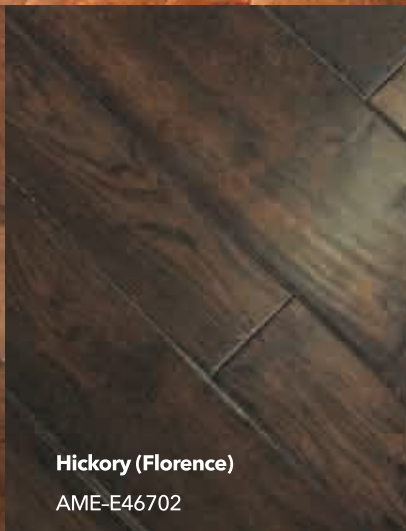

TUSCAN

The Tuscan series is designed to replicate that old world look of the way floors were made hundreds of years ago through the Tuscany regions of Italy. Everything about those old floors was done by hand. The multiple widths replicate the use of every piece of the tree cut to make each floor unique in its own way. The handscraping is done by craftsmen, with years of artisan experience, to give each board its own beautiful personality.

CONSTRUCTION	Engineered
STYLE	Handscraped, Smooth
THICKNESS	9/16"
WIDTH	4-1/2", 6", 7-1/2"
LENGTH	Random
FINISH	11 Step Aluminum Oxide
GLOSS	Semi
WARRANTY	25 Year Limited Residential
INSTALLATION	Nail, Glue, Float
AREAS	On, Above, Below