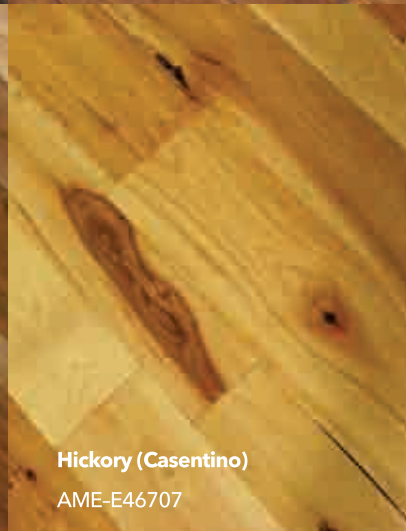

TUSCAN

The Tuscan series is designed to replicate that old world look of the way floors were made hundreds of years ago through the Tuscany regions of Italy. Everything about those old floors was done by hand. The multiple widths replicate the use of every piece of the tree cut to make each floor unique in its own way. The handscraping is done by craftsmen, with years of artisan experience, to give each board its own beautiful personality.

Hickory (Sienna)
AME-E46701

Hickory (Florence)
AME-E46702

Hickory (Toscana)
AME-E46703

Walnut (Chianti)
AME-E46704

Walnut (Palazzo)
AME-E46705

Walnut (Lucca)
AME-E46706 (Smooth)

Hickory (Casentino)
AME-E46707