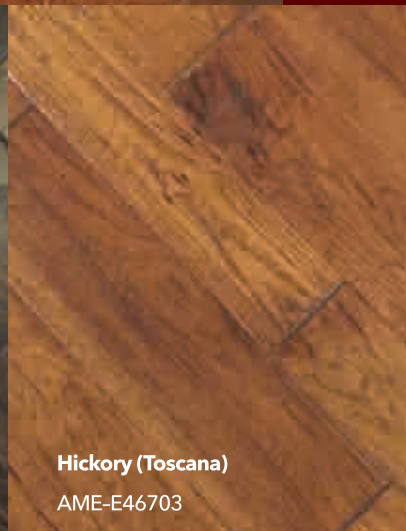

TUSCAN

The Tuscan series is designed to replicate that old world look of the way floors were made hundreds of years ago through the Tuscany regions of Italy. Everything about those old floors was done by hand. The multiple widths replicate the use of every piece of the tree cut to make each floor unique in its own way. The handscraping is done by craftsmen, with years of artisan experience, to give each board its own beautiful personality.

CONSTRUCTION	Engineered
STYLE	Handscraped, Smooth
THICKNESS	9/16"
WIDTH	4-1/2", 6", 7-1/2"
LENGTH	Random
FINISH	11 Step Aluminum Oxide
GLOSS	Semi
WARRANTY	25 Year Limited Residential
INSTALLATION	Nail, Glue, Float
AREAS	On, Above, Below