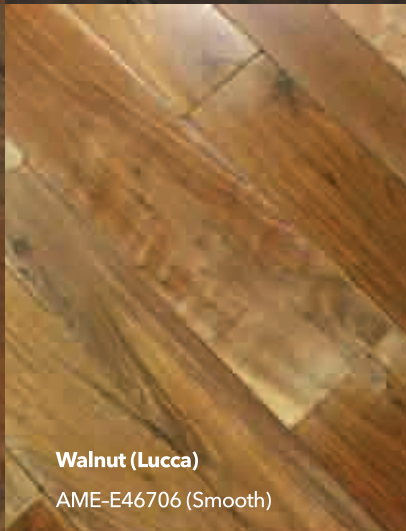

TUSCAN

The Tuscan series is designed to replicate that old world look of the way floors were made hundreds of years ago through the Tuscany regions of Italy. Everything about those old floors was done by hand. The multiple widths replicate the use of every piece of the tree cut to make each floor unique in its own way. The handscraping is done by craftsmen, with years of artisan experience, to give each board its own beautiful personality.

Hickory (Sienna)
AME-E46701

Hickory (Florence)
AME-E46702

Hickory (Toscana)
AME-E46703

Walnut (Chianti)
AME-E46704

Walnut (Palazzo)
AME-E46705

Walnut (Lucca)
AME-E46706 (Smooth)

Hickory (Casentino)
AME-E46707