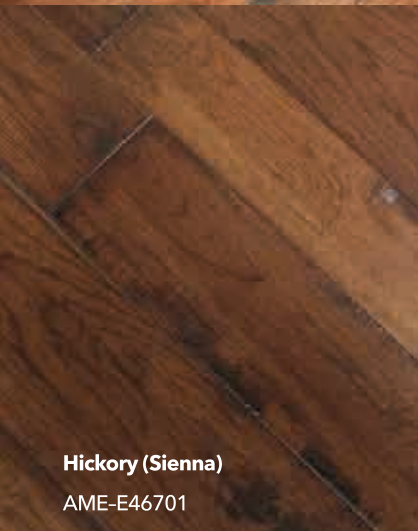

TUSCAN

The Tuscan series is designed to replicate that old world look of the way floors were made hundreds of years ago through the Tuscany regions of Italy. Everything about those old floors was done by hand. The multiple widths replicate the use of every piece of the tree cut to make each floor unique in its own way. The handscraping is done by craftsmen, with years of artisan experience, to give each board its own beautiful personality.

CONSTRUCTION	Engineered
STYLE	Handscraped, Smooth
THICKNESS	9/16"
WIDTH	4-1/2", 6", 7-1/2"
LENGTH	Random
FINISH	11 Step Aluminum Oxide
GLOSS	Semi
WARRANTY	25 Year Limited Residential
INSTALLATION	Nail, Glue, Float
AREAS	On, Above, Below