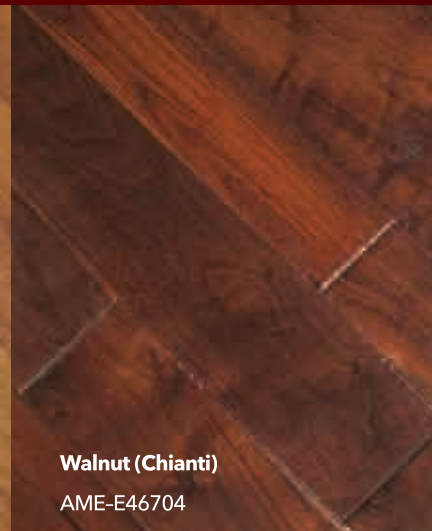

TUSCAN

The Tuscan series is designed to replicate that old world look of the way floors were made hundreds of years ago through the Tuscany regions of Italy. Everything about those old floors was done by hand. The multiple widths replicate the use of every piece of the tree cut to make each floor unique in its own way. The handscraping is done by craftsmen, with years of artisan experience, to give each board its own beautiful personality.

Hickory (Sienna)
AME-E46701

Hickory (Florence)
AME-E46702

Hickory (Toscana)
AME-E46703

Walnut (Chianti)
AME-E46704

Walnut (Palazzo)
AME-E46705

Walnut (Lucca)
AME-E46706 (Smooth)

Hickory (Casentino)
AME-E46707