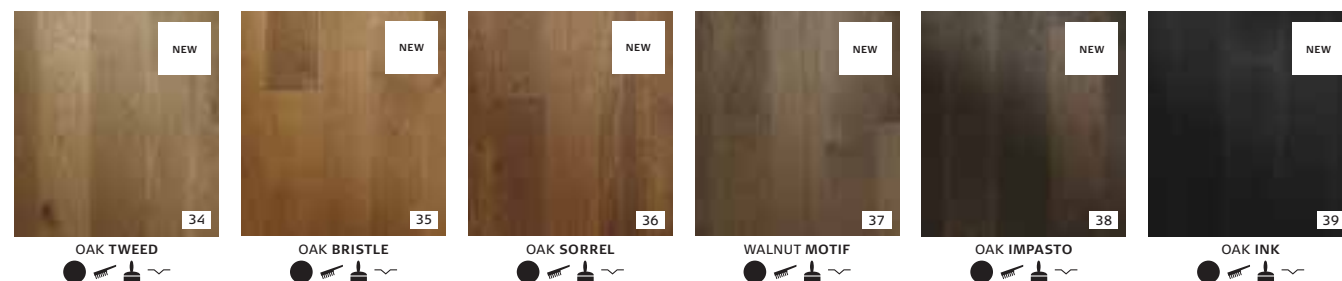

Explore color with the new Canvas Collection. A curated array of on trend colors that add and enhance any designer's artistic palette.

Size: 1-strip 73 1/4 x 5 x 1/2

Strobe

TRES COLLECTION

Create a sense of urban sophistication with the Tres Collection. It features a range of versatile 3-strip floors in different colors – all sure to add a modern touch to any setting.

Size: 3-strip 95 3/8 x 7 7/8 x 1/2

High Gloss Finish Silk Matte Finish Matte Finish Brushing Colored stains Micro-bevelled edges Color guide reference, pages 34-35