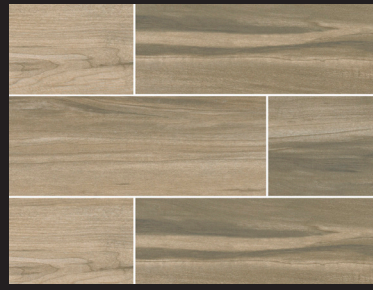

M S International, Inc.
Premium Surfaces Since 1975

CAROLINA TIMBER CERAMIC COLLECTION

www.msistone.com

Colors

Beige 6"x24"

Gray 6"x24"

Saddle 6"x24"

White 6"x24"

Carolina Timber is a wood plank line with a contemporary look in very rich color tones. The four colors offered Beige, Grey, Saddle and White all have the look and feel of expensive hard woods with a hand rubbed oil finish. This line has the veining and graining of rich exotic tiger wood with lights and darks in all of the colors.

Technical Information

Primary Colors: Beige, Gray, Saddle, White

Material Type: Glazed Ceramic

Country of Origin: China

Finish: Matte

Features At A Glance

- Rectified monocottura white body 6x24 planks
- Rich ink jet technology with over 20 faces
- Very price competitive with the look of a much higher priced tile line
- Four rich contemporary colors