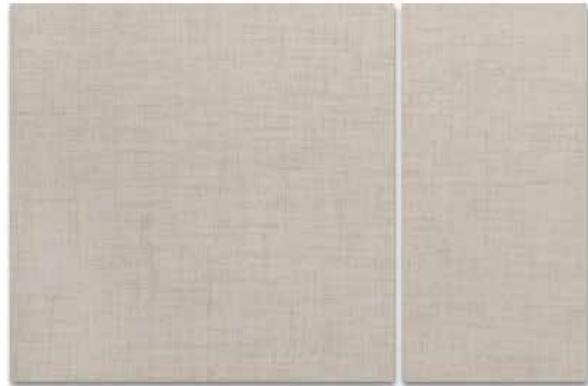

Arctic 24"x24"(600x600mm)
Glazed or Matte

Artic 12"x24"(300x600mm)

Tan 24"x24"(600x600mm)
Glazed or Matte

Tan 12"x24"(300x600mm)

Sand 24"x24"(600x600mm)
Glazed or Matte

Sand 12"x24"(300x600mm)

Midnight Black 24"x24"(600x600mm)
Glazed or Matte

Midnight 12"x24"(300x600mm)

Jute 24"x24"(600x600mm)
Glazed or Matte

Jute 12"x24"(300x600mm)

Floor Bullnose 3.25"x12" (80x300mm)

Arctic

Tan

Sand

Midnight Black

DESCRIPTION

Contempo delivers a soft linen look and feel in true designer fashion. It brings to mind an interpretation of woven textile and is available in an attractive range of colors. Mix and match different sizes, colors and decorative pieces to add modern flare with subtle, yet impressionable, design elements to any space.