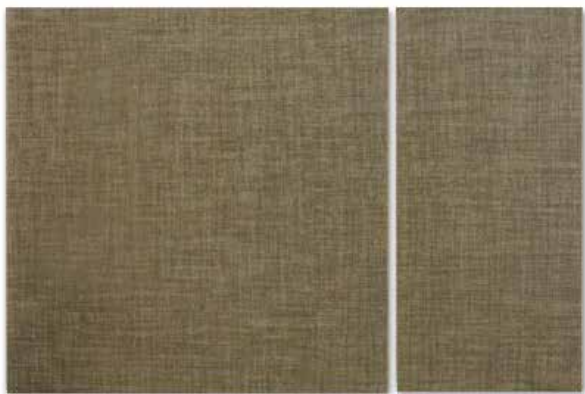

Arctic 24"x24"(600x600mm)
Glazed or Matte

Artic 12"x24"(300x600mm)

Tan 24"x24"(600x600mm)
Glazed or Matte

Tan 12"x24"(300x600mm)

Sand 24"x24"(600x600mm)
Glazed or Matte

Sand 12"x24"(300x600mm)

Midnight Black 24"x24"(600x600mm)
Glazed or Matte

Midnight 12"x24"(300x600mm)

Jute 24"x24"(600x600mm)
Glazed or Matte

Jute 12"x24"(300x600mm)

Floor Bullnose 3.25"x12" (80x300mm)

Arctic

Tan

Sand

Midnight Black

Jute

Matchstick Mosaic 3/8"x6" on 12"x12"(300x300mm) Stipe Mosaic in Artic, Tan, Sand

Matchstick Mosaic 3/8"x6" on 12"x12"(300x300mm) Stipe Mosaic in Midnight and Jute

Matchstick Mosaic 3/8"x6" on 12"x12"(300x300mm) Aspen blend and Samoa blend

DESCRIPTION

Contempo delivers a soft linen look and feel in true designer fashion. It brings to mind an interpretation of woven textile and is available in an attractive range of colors. Mix and match different sizes, colors and decorative pieces to add modern flare with subtle, yet impressionable, design elements to any space.